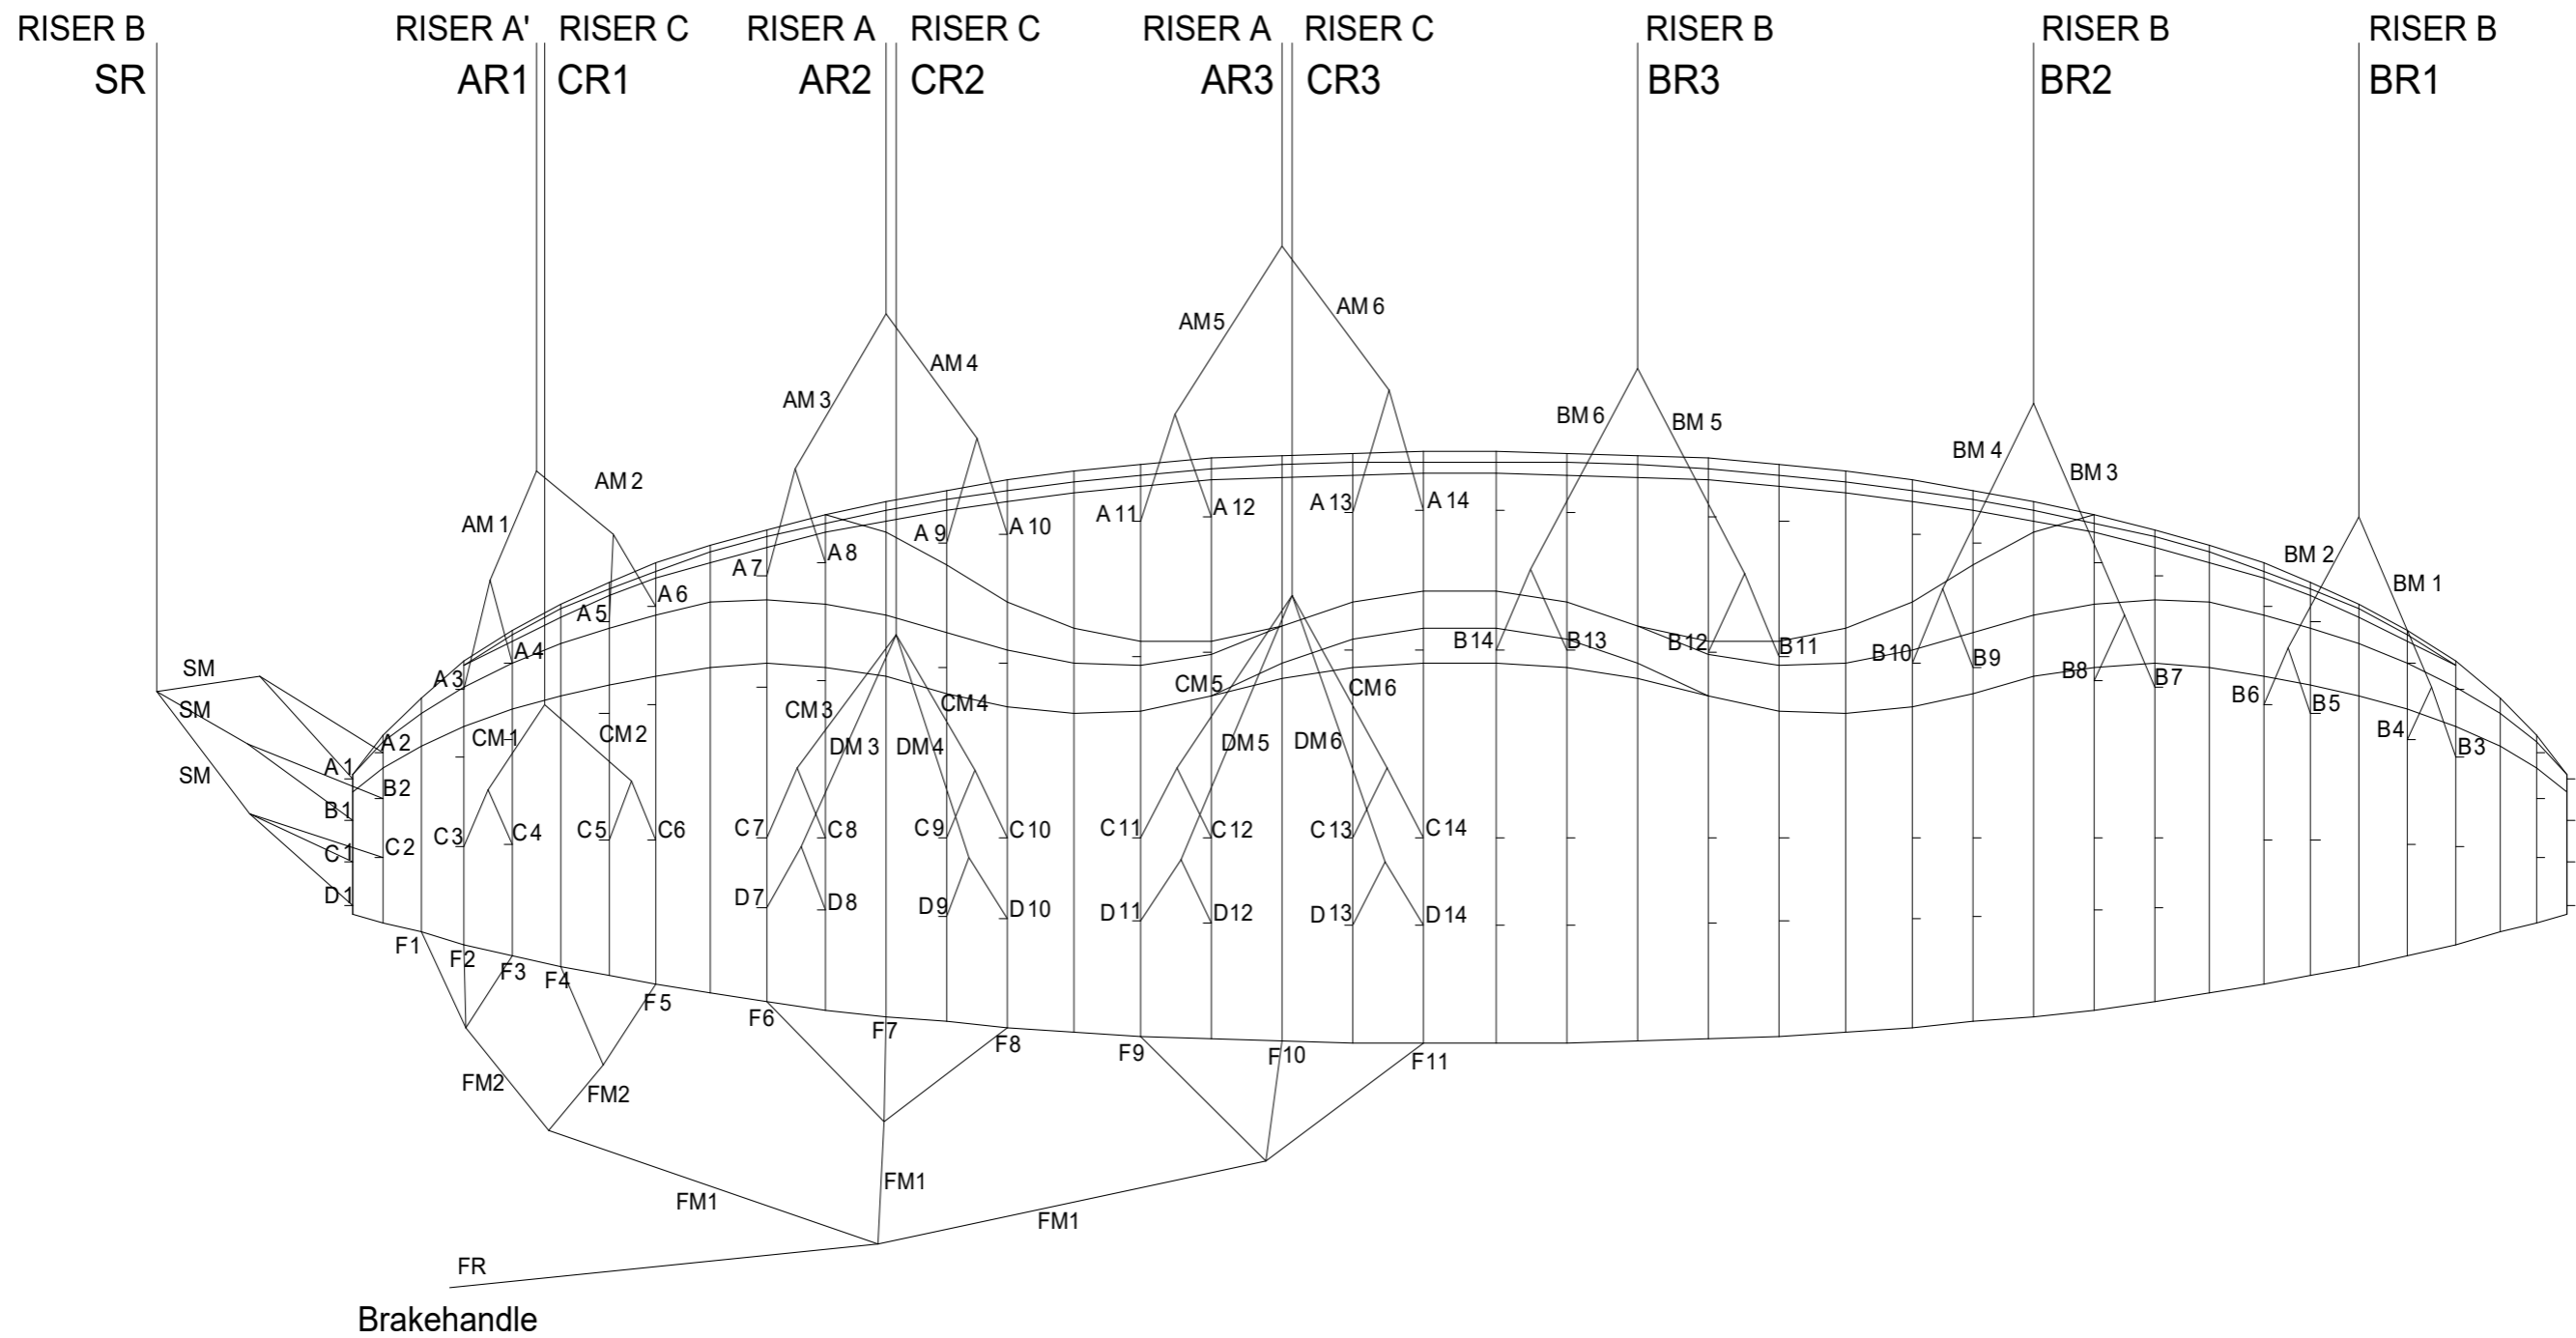

Line Plan

PRYMUS⁵

LTF / EN A

SOL[®]
PARAGLIDERS

Version 2 7 / 2020

Summary

Line Plan 4
Risers lengths..... 6
Line lengths..... 8
Line lengths individually 12

Prymus 5

Risers lengths

Risers not accelerated

A = 52 cm
A' = 52 cm
B = 52 cm
C = 52 cm

 Measure without quick links

Risers accelerated

A = 42,5 cm
A' = 45 cm
B = 46 cm
C = 52 cm

 Measure without quick links

Line lengths